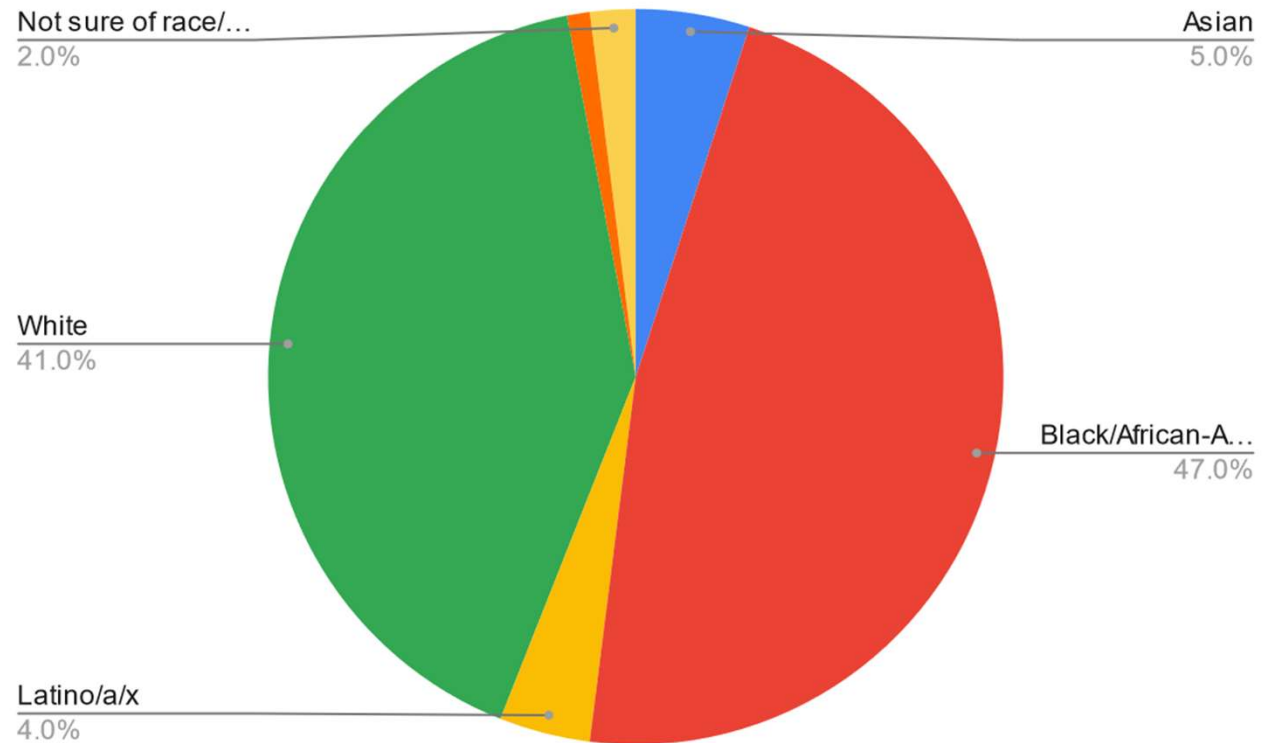

# Metro Atlanta Race Profile

---

ARC 21-County Data for 2022

[Data Source](#)

# WABE Sources by Race

---

Quarter 2, 2024