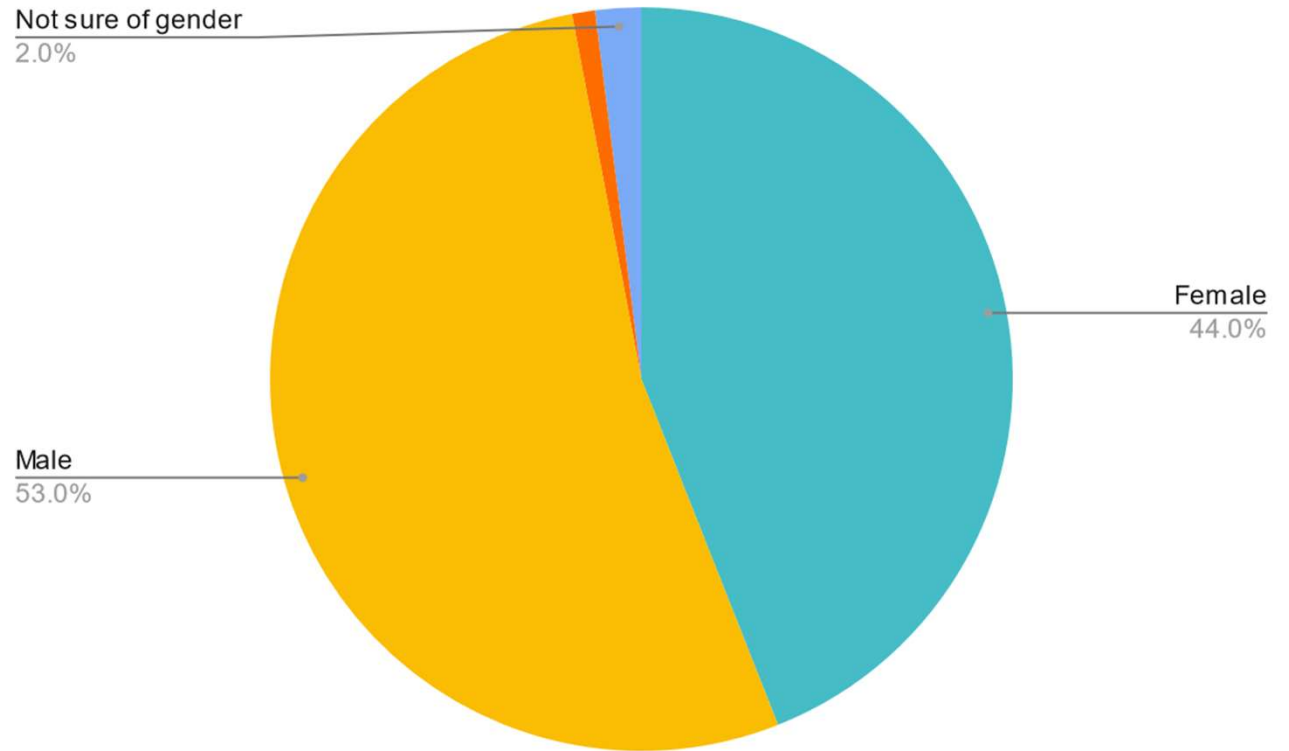

# WABE Sources by Race: Trends

Quarter 2, 2024

# Metro Atlanta Gender Profile

---

Census Reporter data for  
metro area for 2022

[Data Source](#)

# WABE Sources by Gender

Quarter 2, 2024