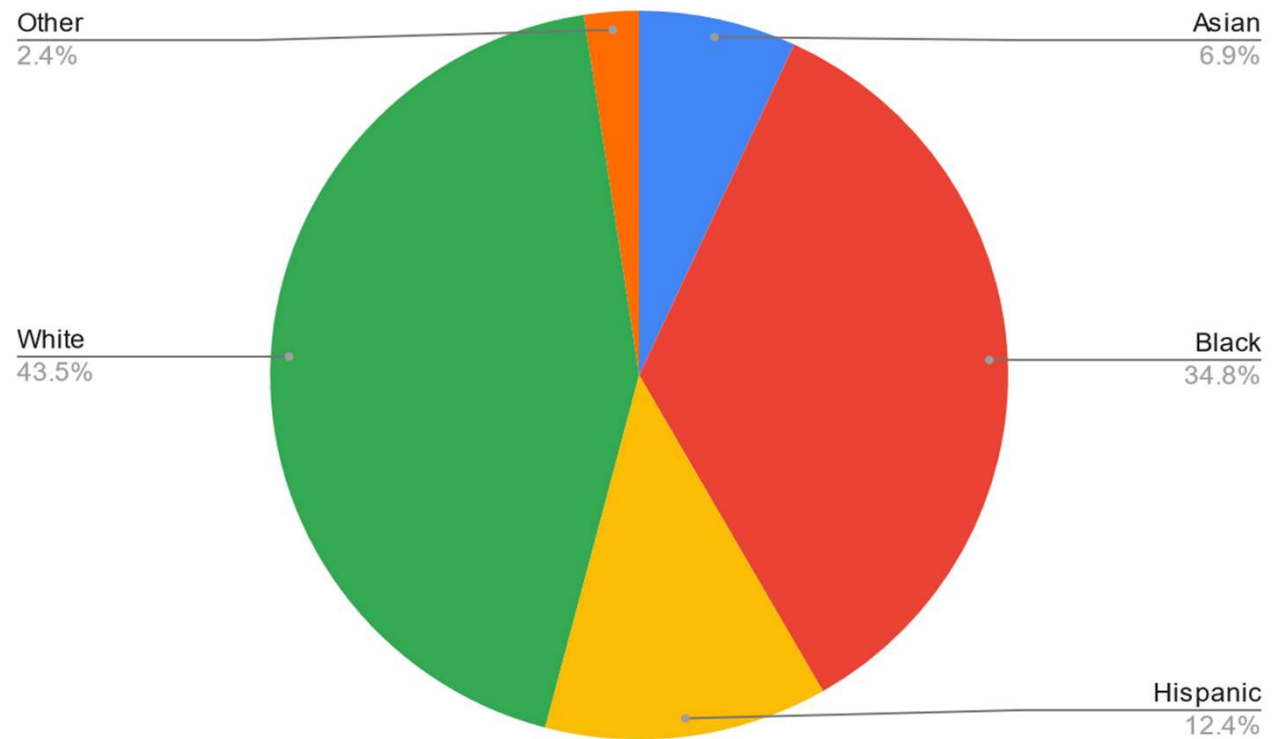

Metro Atlanta Race Profile

ARC 21-County Data for 2022

[Data Source](#)