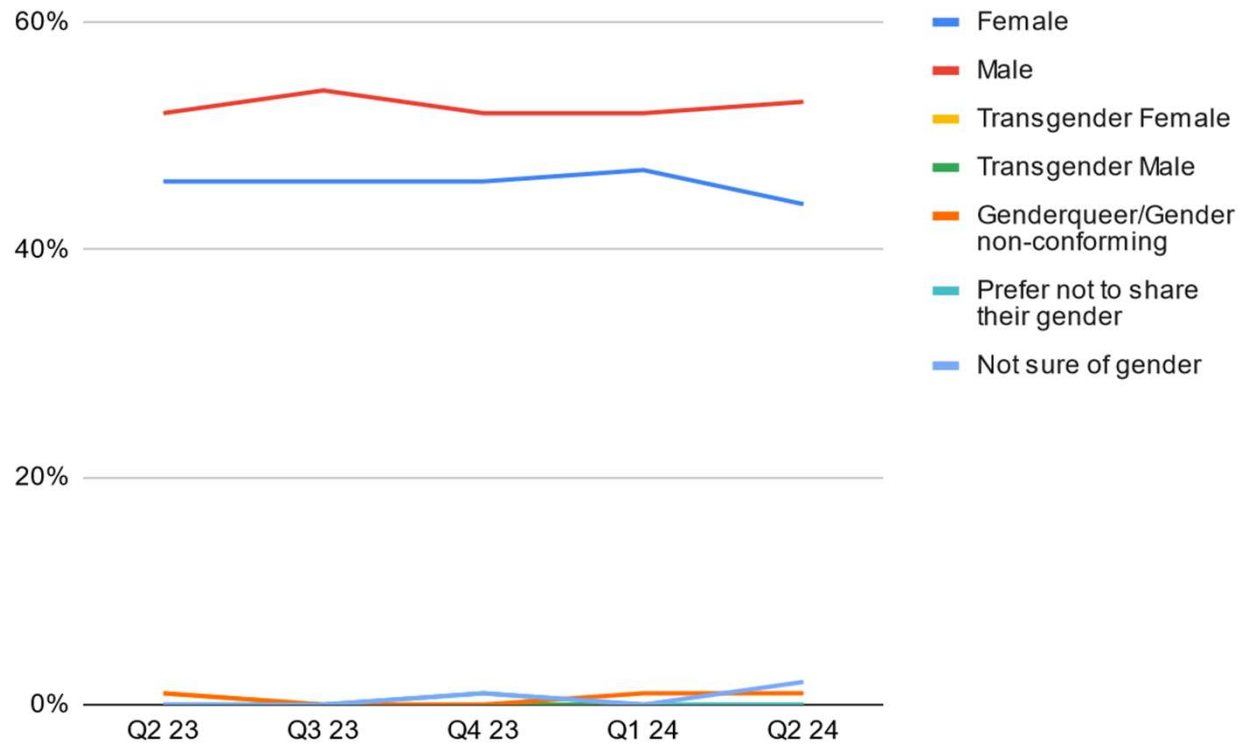

WABE Sources by Gender: Trends