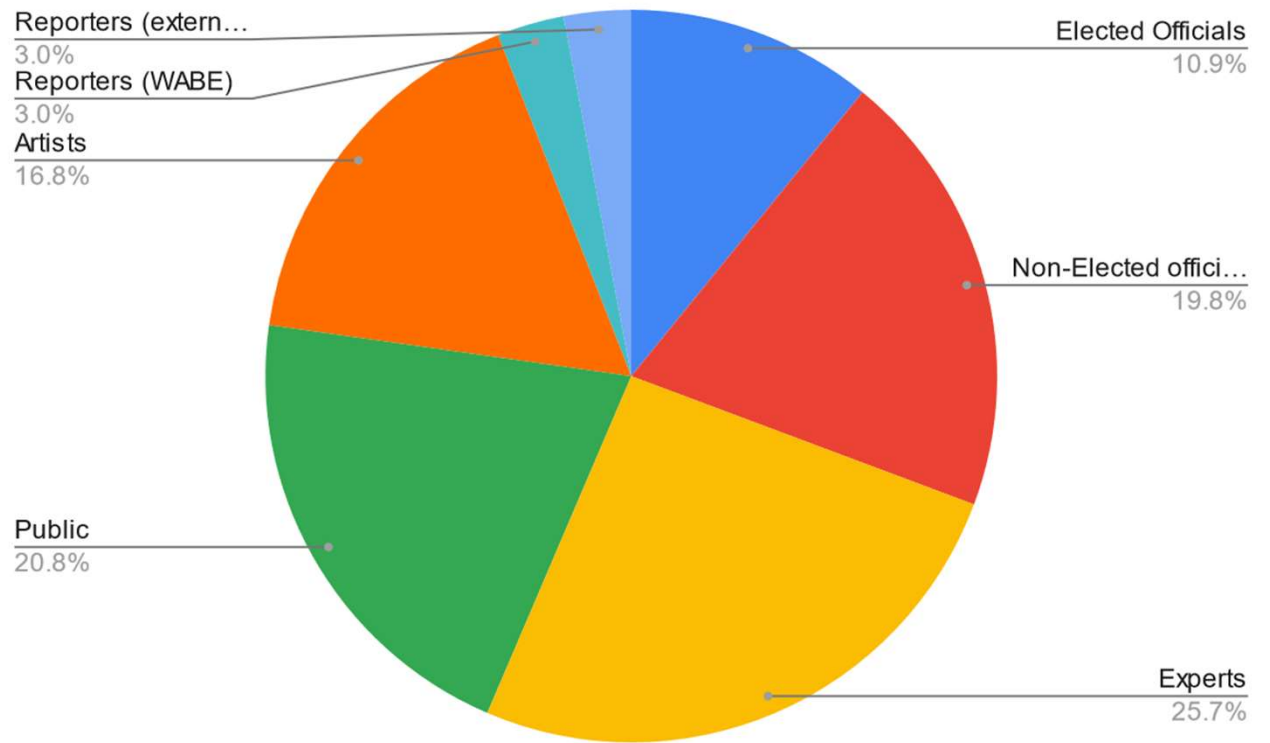

WABE Sources by Role

Quarter 2, 2024